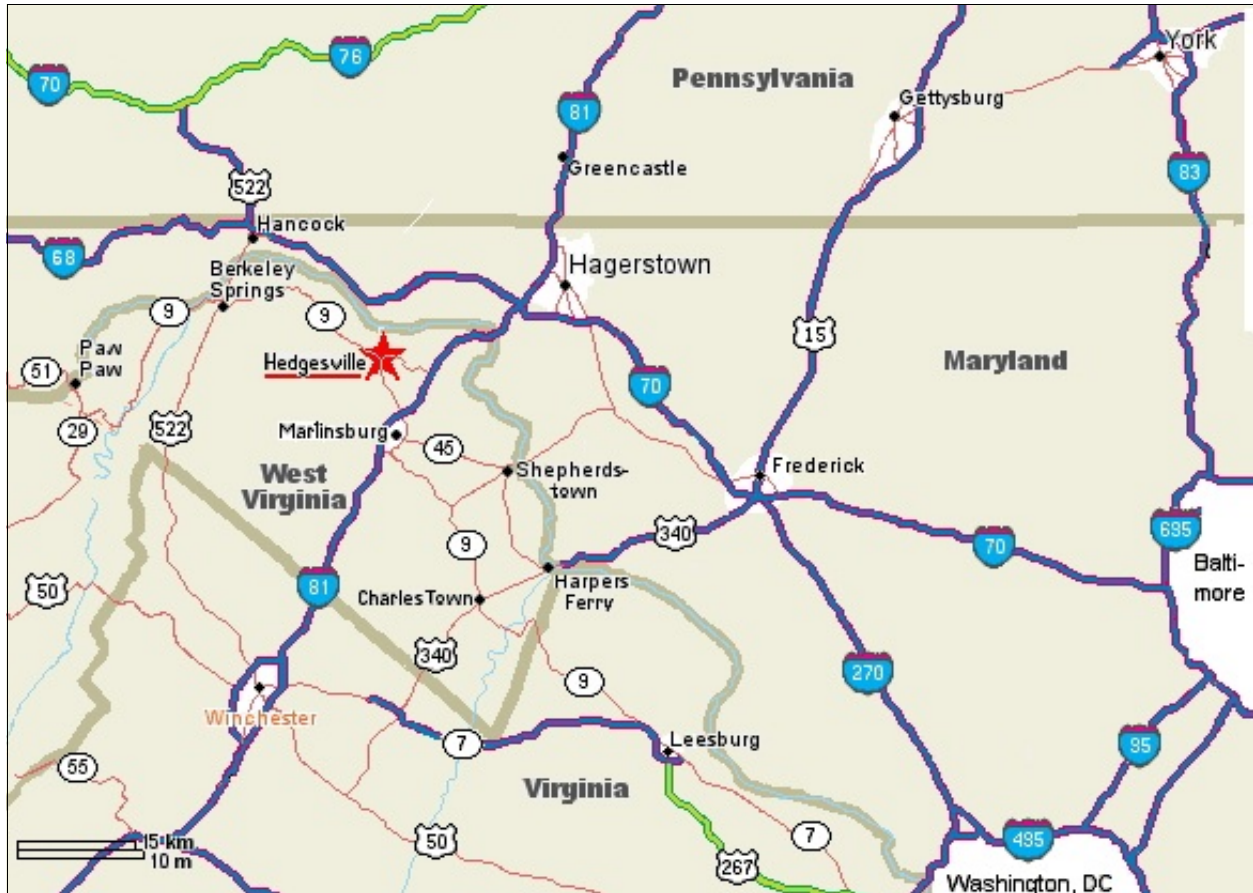

ANVIL WORKS®

Decorative & Functional Metal for Home and Garden

101 Potato Hill St. P.O. Box 1313 Hedgesville, WV 25427 Phone/Fax: 304-754-3282

From Northern Virginia:

Rt. 7 West (preferred) or Rt. 50 West to I-81 North at Winchester...

From Richmond and Southeast:

I-64 West across the Blue Ridge to I-81 North...

From Roanoke, Bristol and Southwest:

I-81 North through the Shenandoah Valley...

Continue on I-81 North past Winchester into W. Va. Take Exit 16-W: WV Rt. 9 West - "Hedgesville Road" Follow Rt. 9 West to Hedgesville, approx. 4.5 miles After the traffic signal at WV Rt. 901, Take the next right onto Bodine St. At the stop sign, turn left onto Town Spring Street Take the next right onto Potato Hill Street.

Anvil Works will be on the left at the corner of Town Spring Street and Potato Hill Street, where Rt. 9 curves around the Town Spring Park.